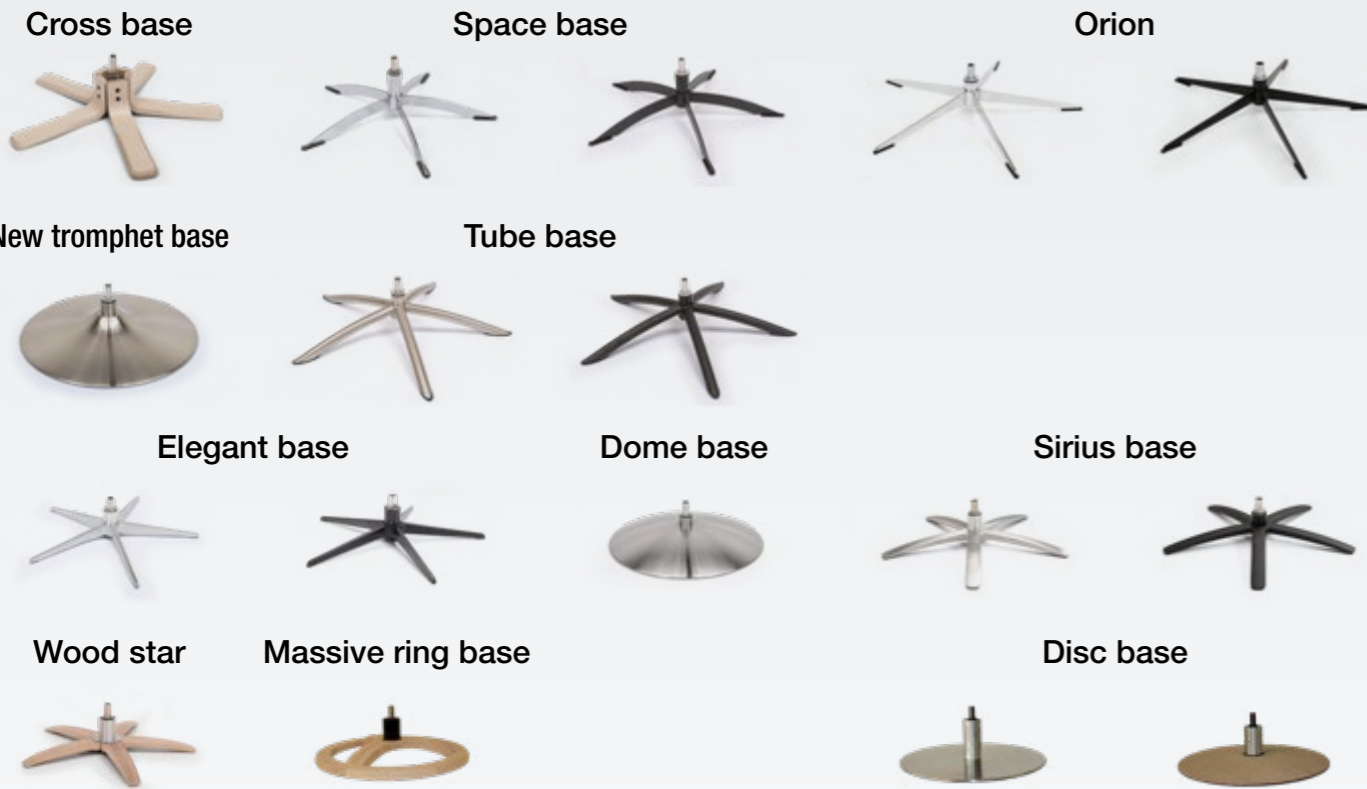

- Manual or electric adjustment in Neckrest
- Manual or electric function in back and footrest
- Zero gravity position
- 360° rotation on base
- Molded foam in back
- Available with Soft lift-up
- Size S-M-L
- Wide range of fabric and leather types

MODEL

8043

Handmade furniture since 1973

Recliner chair
with built-in
footrest

FEATURES

- Manual or electric adjustment in Neckrest
- Manual or electric function in back and footrest
- Zero gravity position
- 360° rotation on base
- Molded foam in back
- Available with Soft lift-up
- Size S-M-L
- Wide range of fabric and leather types

BASES

BASES

Bases

Handmade furniture since 1973

Wood colors on bases

Wood colors on wooden arms

Colors and expressions

Handmade furniture since 1973