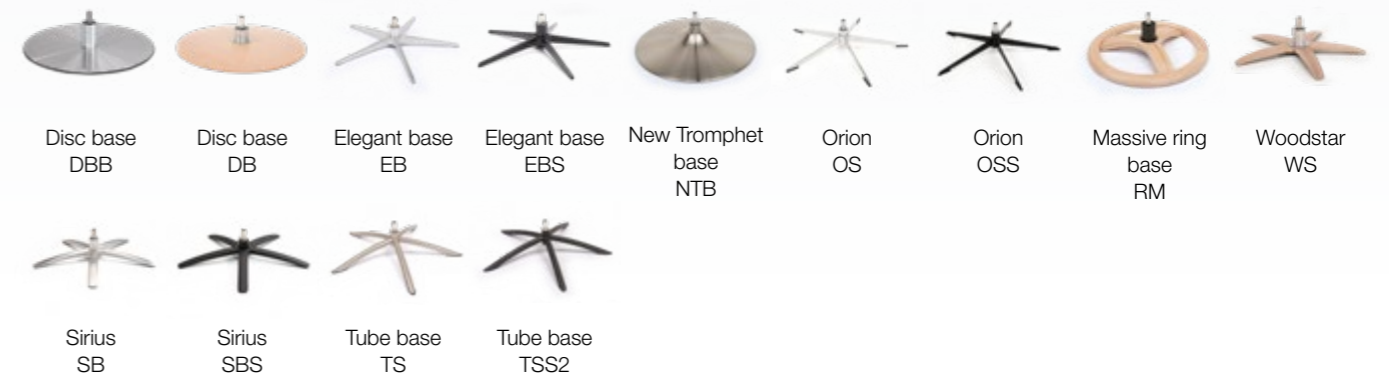

BASES

Disc base DBB   Disc base DB   Elegant base EB   Elegant base EBS   New Tromphet base NTB   Orion OS   Orion OSS   Massive ring base RM   Woodstar WS

Sirius SB   Sirius SBS   Tube base TS   Tube base TSS2