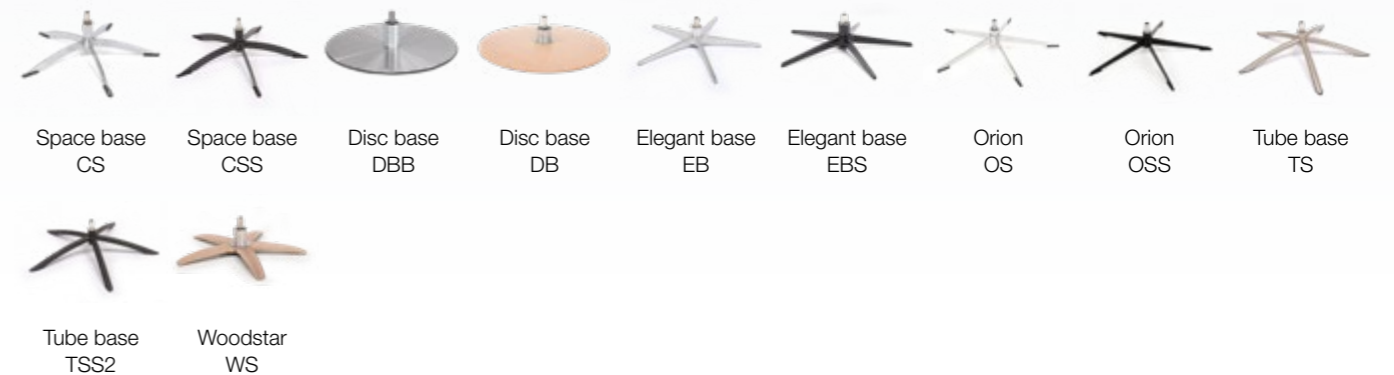

MODEL

6461

Handmade furniture since 1973

Recliner chair
with built-in
footrest

FEATURES

- Manual adjustment in neckrest
- Manual or electric function in back and footrest
- 360° rotation on base
- Molded foam in seat
- Available with Soft lift-up
- Size S-M-L
- Wide range of fabric and leather types

BASES

MODEL

7042

Handmade furniture since 1973

Recliner chair
with built-in
footrest

FEATURES

- Manual adjustment in neckrest
- Manual or electric function in back and footrest
- 360° rotation on base
- Available with soft Lift-up
- Size S-M-L
- Wide range of fabric and leather types

BASES