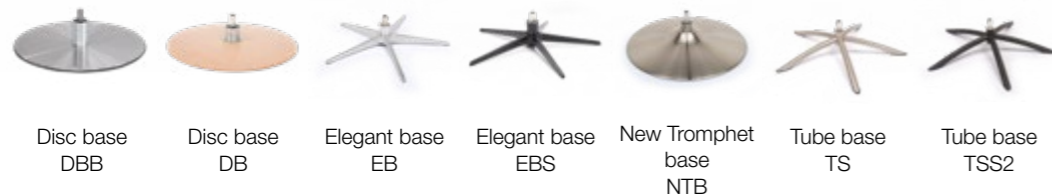

BASES

MODEL

5001

Handmade furniture since 1973

Available with
wooden arms in
many colors

FEATURES

- Manual adjustment in Neckrest
- Manual or electric function in back and footrest
- 360° rotation on base
- Available with soft Lift-up
- Size S-M-L
- Wide range of fabric and leather types

BASES

MODEL

5029

Handmade furniture since 1973

Choose wooden
or covered arms
in many colors

FEATURES

- Manual adjustment in Neckrest
- Manual or electric function in back and footrest
- 360° rotation on base
- Available with soft Lift-up
- Size S-M-L
- Wide range of fabric and leather types

BASES

Disc base DBB Disc base DB Elegant base EB Elegant base EBS New Tromphet base NTB Tube base TS Tube base TSS2

MODEL

5052

Handmade furniture since 1973

Recliner chair
with built-in
footrest

FEATURES

- Manual or electric function in back and footrest
- 360° rotation on base
- Molded foam in seat
- One size
- Wide range of fabric and leather types