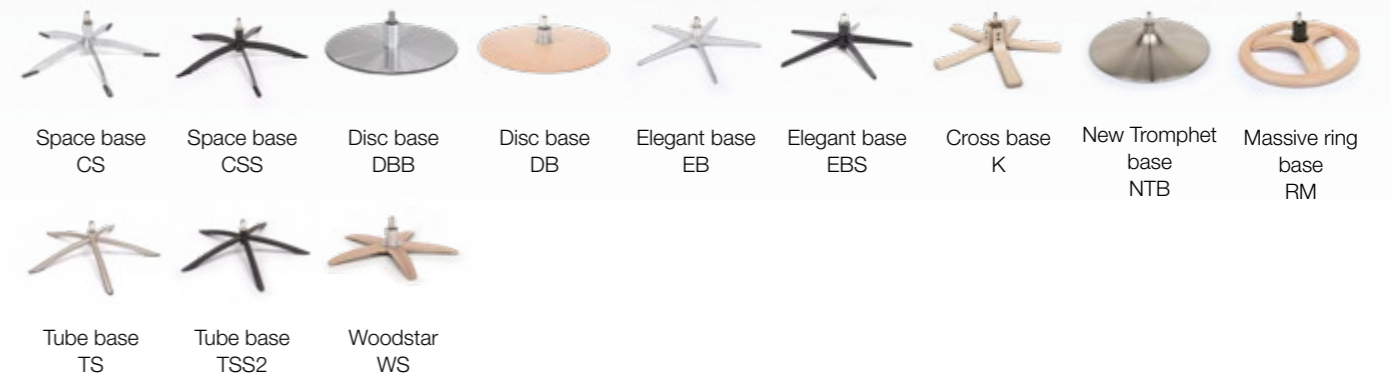

MODEL

3238

Handmade furniture since 1973

Chair with really good comfort

FEATURES

- Manual or electric function in back
- Manual adjustment in neckrest
- Molded foam in seat and back
- Available with Lift-up
- Size S-M-L
- Separate footstool
- Wide range of fabric and leather types

FRAMES

Frames for chair 3238 are available in various wood colors

MODEL

3255-3155

Handmade furniture since 1973

Recliner chair with separate footstool

FEATURES

- Recliner with optional footstool
- Manual function in back
- 360° rotation on base
- Cold foam in seat and back
- One size
- Separate footstool
- Wide range of fabric and leather types

BASES