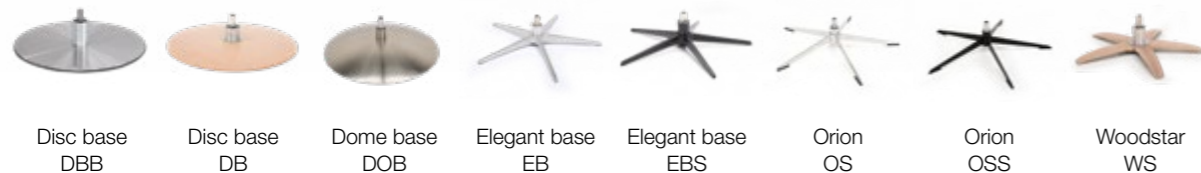

BASES

Disc base DBB   Disc base DB   Dome base DOB   Elegant base EB   Elegant base EBS   Orion OS   Orion OSS   Woodstar WS

MODEL

7698

Handmade furniture since 1973

Recliner chair
with built-in
footrest

FEATURES

- Manual adjustment in neckrest
- Manual or electric function in back and footrest
- 360° rotation on base
- Molded foam in seat
- One size
- Wide range of fabric and leather types